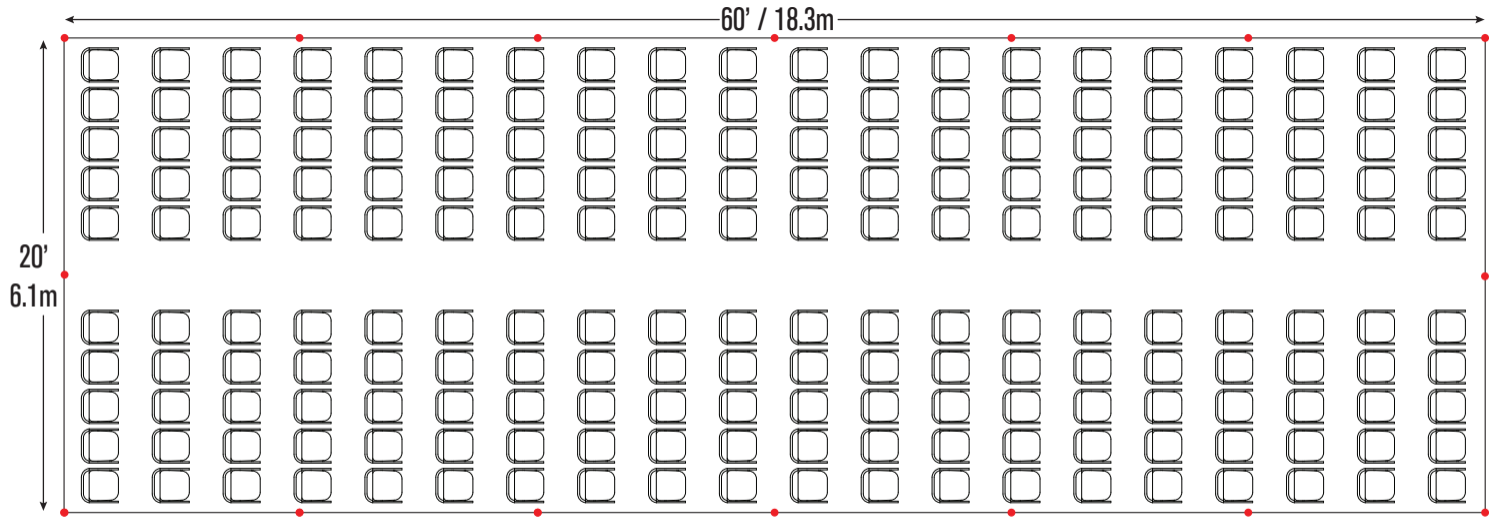

12- 72" Wood Round Tables / 120- Folding Chairs

12- 60" Wood Round Tables / 96- Folding Chairs

60' / 18.3m

20'
6.1m

18- 8' Wood Banquet Tables / 180- Folding Chairs

60' / 18.3m

20'
6.1m

18- 6' Wood Banquet Tables / 108- Folding Chairs

Cathedral Seating- 200 Folding Chairs