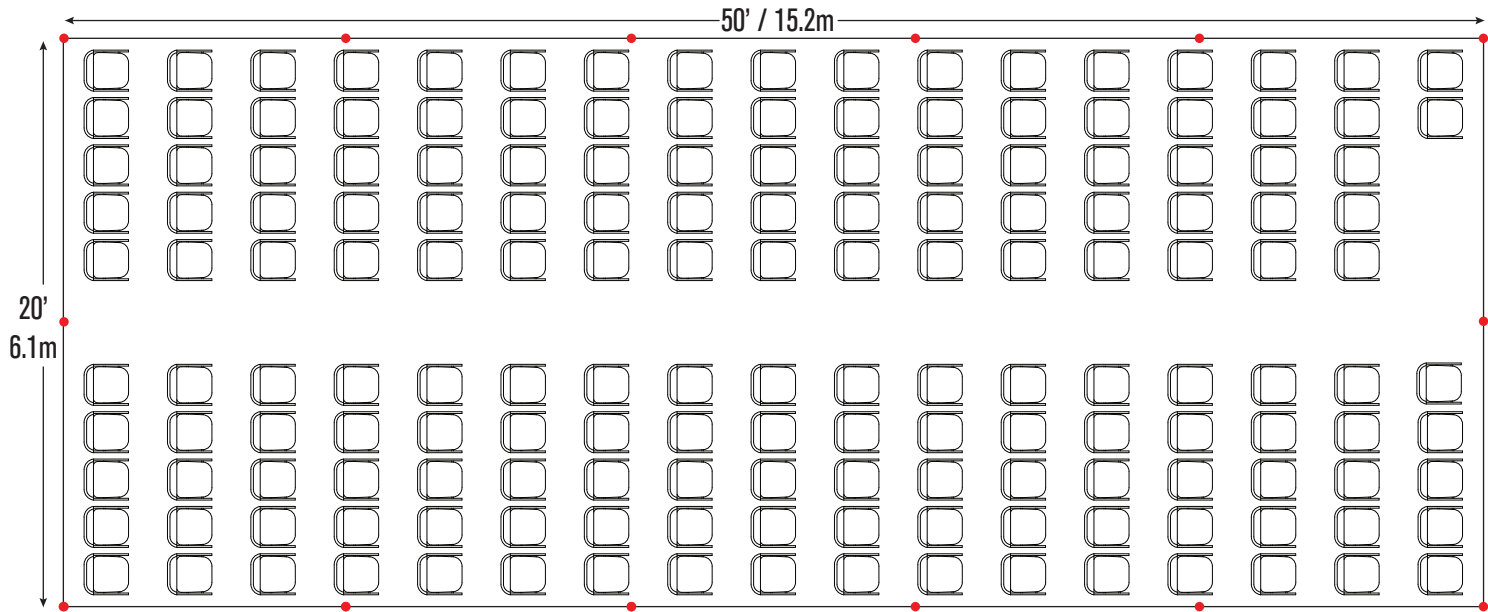

50' / 15.2m

20'
6.1m

10- 72" Wood Round Tables / 100- Folding Chairs

50' / 15.2m

20'
6.1m

10- 60" Wood Round Tables / 80- Folding Chairs

15- 8' Wood Banquet Tables / 150- Folding Chairs

15- 6' Wood Banquet Tables / 90- Folding Chairs

Cathedral Seating- 167 Folding Chairs