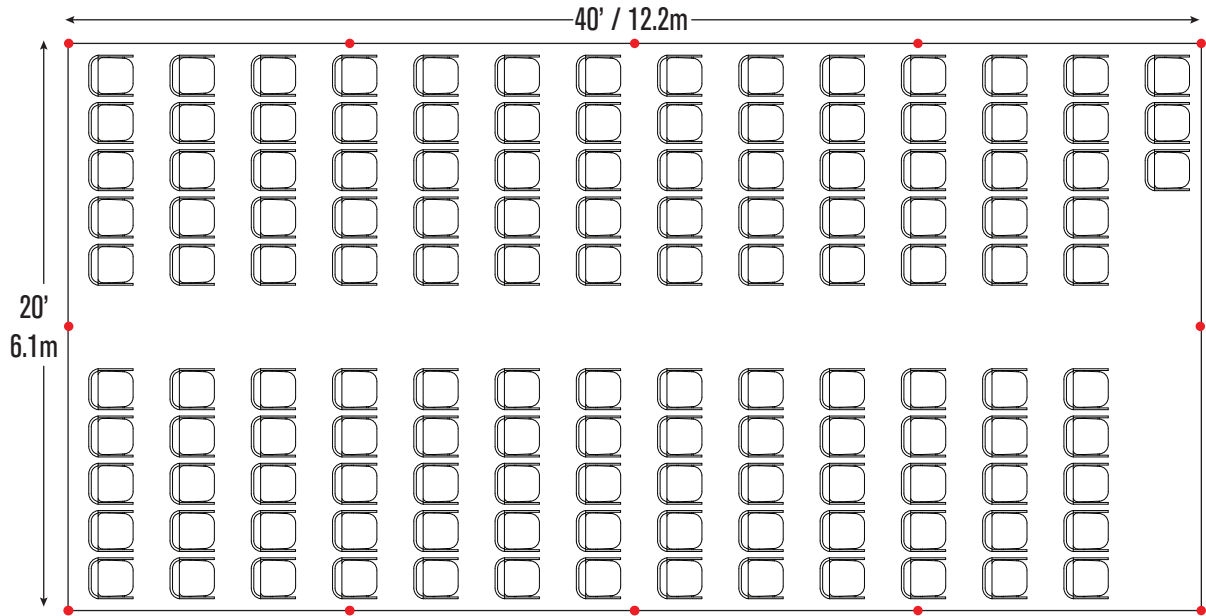

**8- 72" Wood Round Tables / 80- Folding Chairs**

**8- 60" Wood Round Tables / 64- Folding Chairs**

**12- 8' Wood Banquet Tables / 120- Folding Chairs**

**12- 6' Wood Banquet Tables / 72- Folding Chairs**

**Cathedral Seating- 133 Folding Chairs**