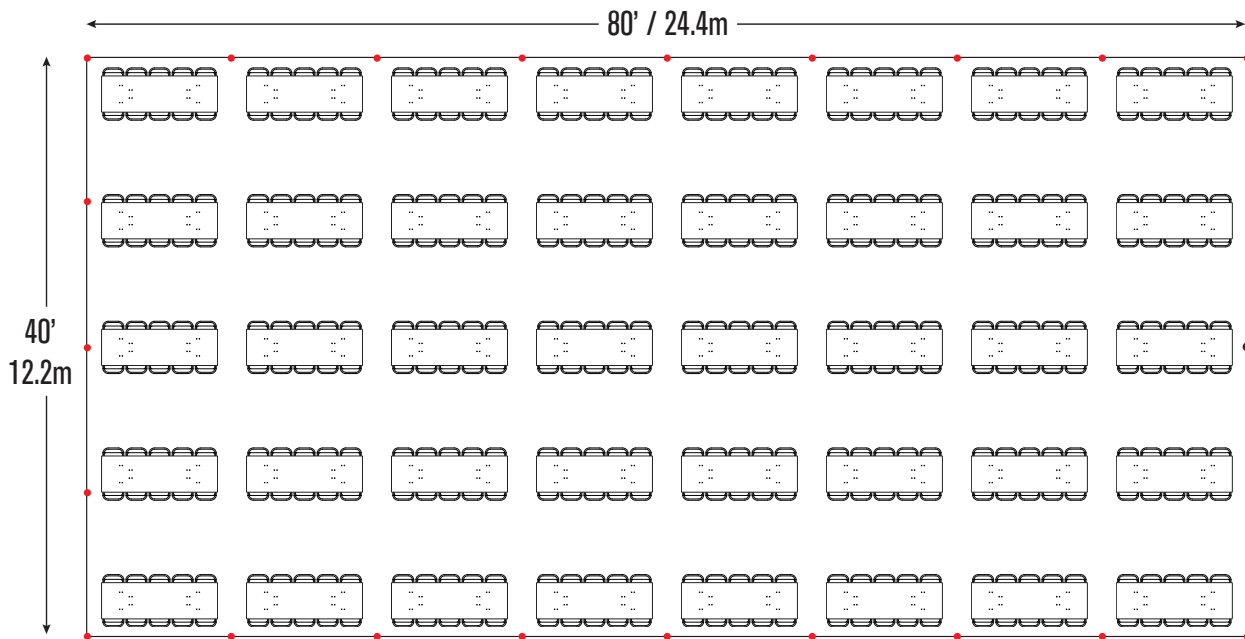

32- 72" Wood Round Tables
320- Folding Chairs

32- 60" Wood Round Tables
256- Folding Chairs

40- 8' Wood Banquet Tables
400- Folding Chairs

40- 6' Wood Banquet Tables
240- Folding Chairs

Cathedral Seating- 533 Folding Chairs