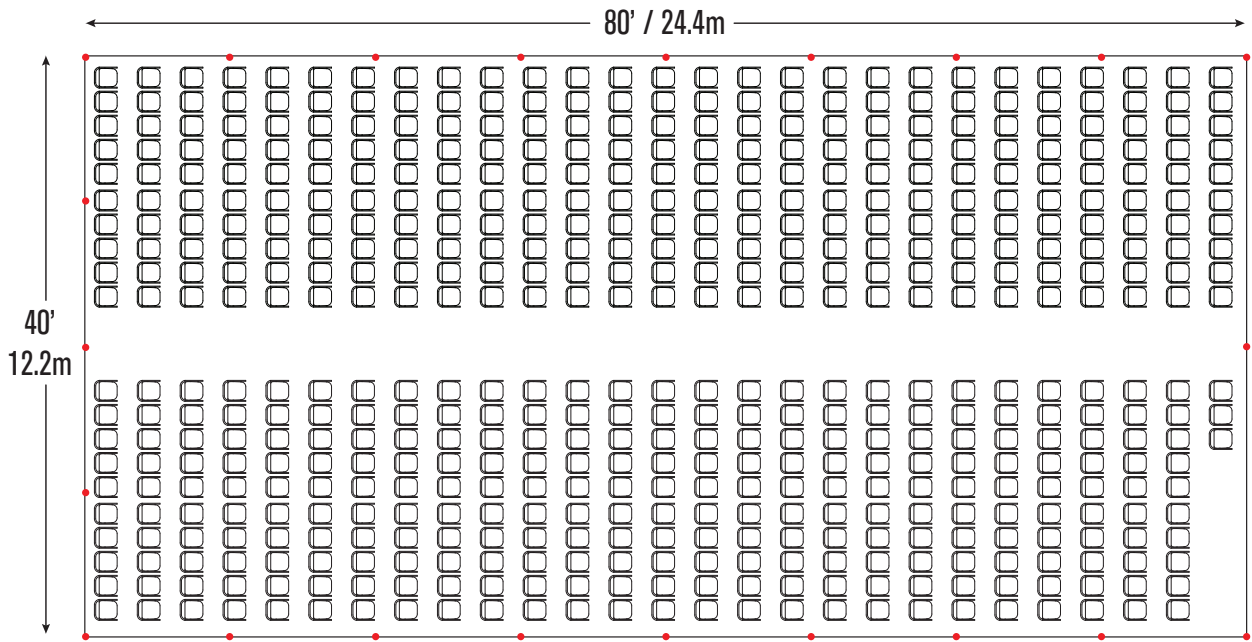

32- 72" Wood Round Tables
320- Folding Chairs

32- 60" Wood Round Tables
256- Folding Chairs

40- 8' Wood Banquet Tables
400- Folding Chairs

40- 6' Wood Banquet Tables
240- Folding Chairs

Cathedral Seating- 533 Folding Chairs