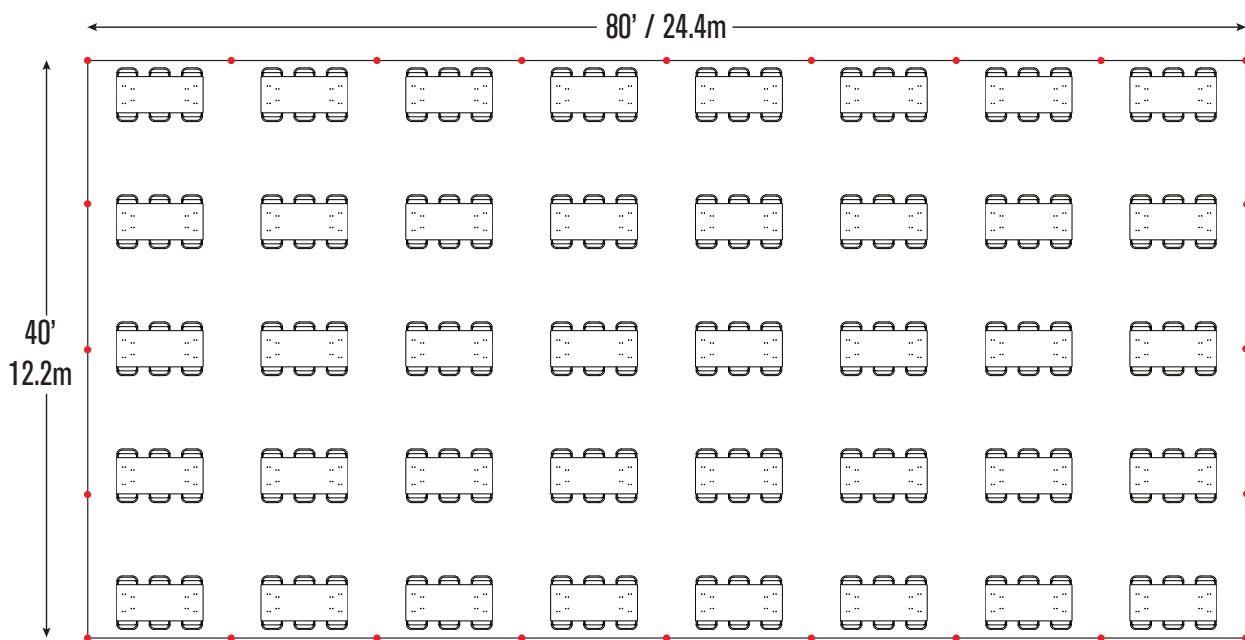

32- 72" Wood Round Tables
320- Folding Chairs

32- 60" Wood Round Tables
256- Folding Chairs

40- 8' Wood Banquet Tables
400- Folding Chairs

40- 6' Wood Banquet Tables
240- Folding Chairs

Cathedral Seating- 533 Folding Chairs