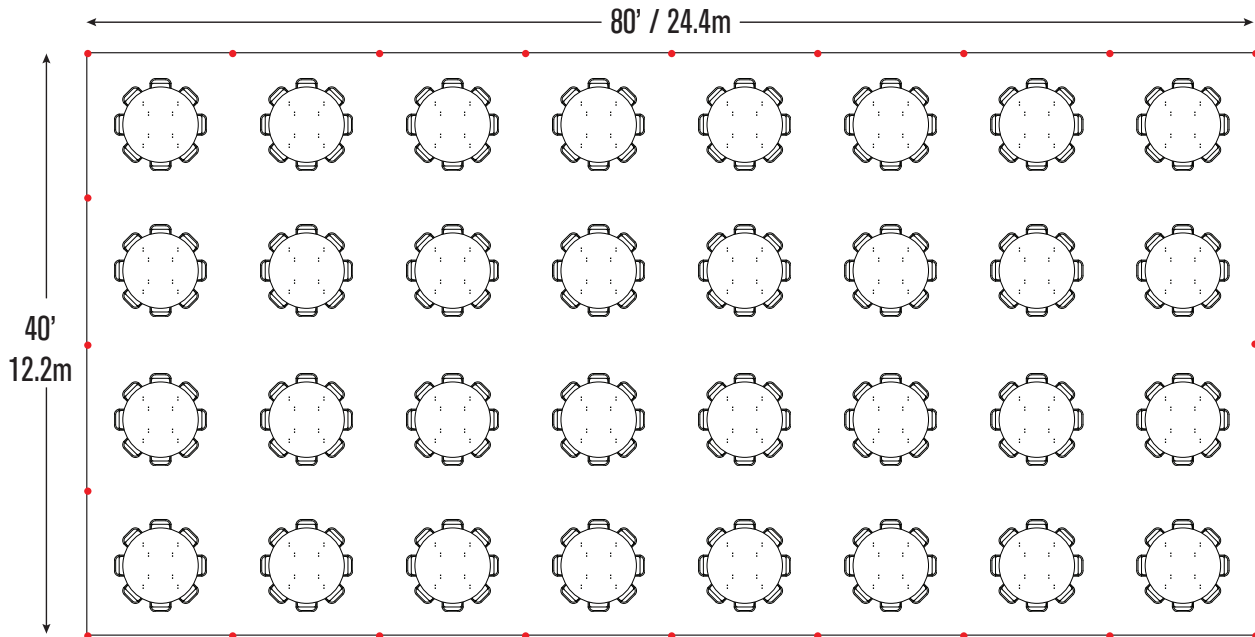

32- 72" Wood Round Tables
320- Folding Chairs

32- 60" Wood Round Tables
256- Folding Chairs

40- 8' Wood Banquet Tables
400- Folding Chairs

40- 6' Wood Banquet Tables
240- Folding Chairs

Cathedral Seating- 533 Folding Chairs