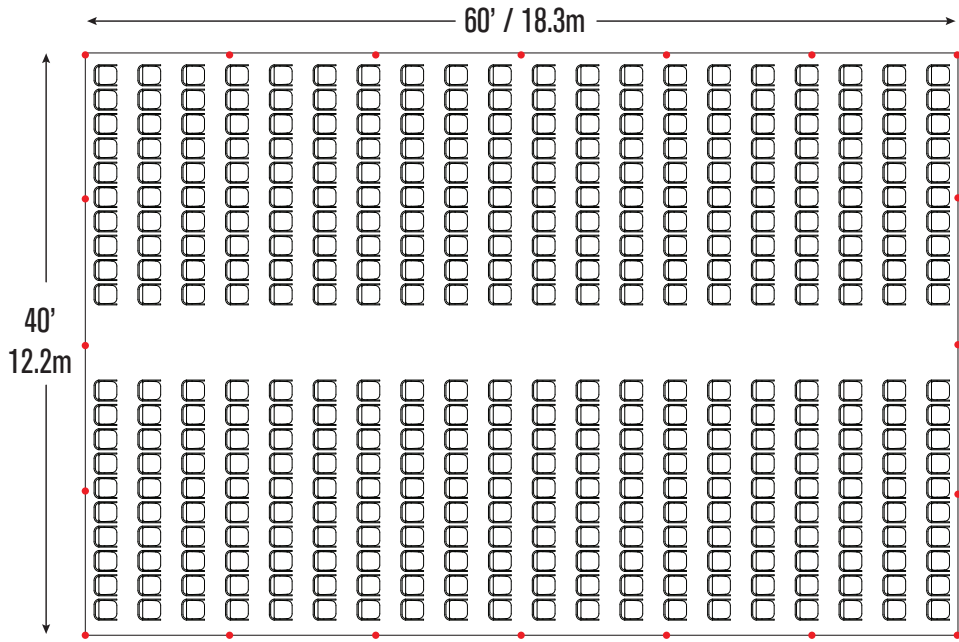

**24- 72" Wood Round Tables**  
**240- Folding Chairs**

**24- 60" Wood Round Tables**  
**192- Folding Chairs**

**30- 8' Wood Banquet Tables**  
**300- Folding Chairs**

**30- 6' Wood Banquet Tables**  
**180- Folding Chairs**

**Cathedral Seating- 400 Folding Chairs**