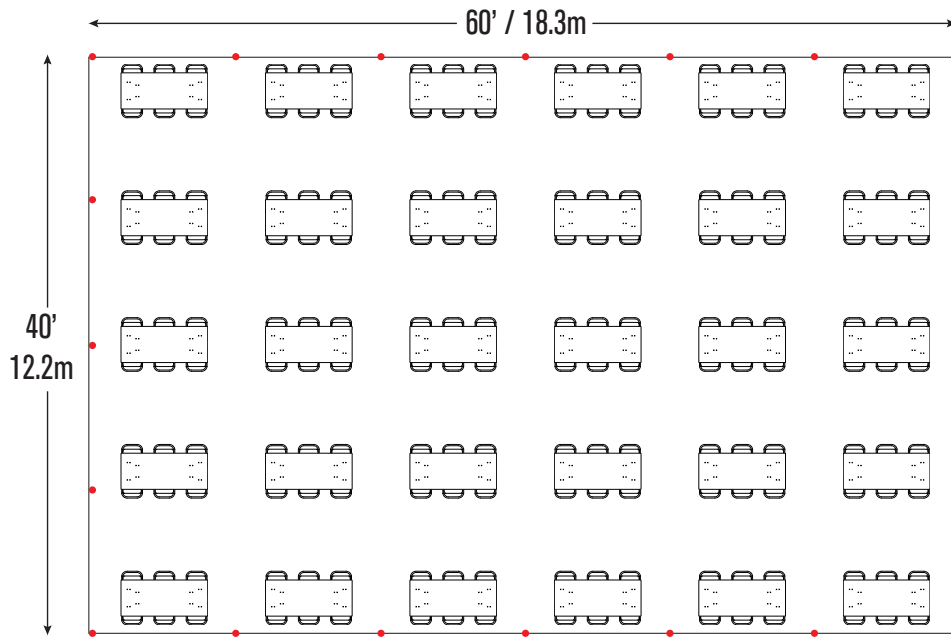

**24- 72" Wood Round Tables**  
**240- Folding Chairs**

**24- 60" Wood Round Tables**  
**192- Folding Chairs**

**30- 8' Wood Banquet Tables**  
**300- Folding Chairs**

**30- 6' Wood Banquet Tables**  
**180- Folding Chairs**

**Cathedral Seating- 400 Folding Chairs**