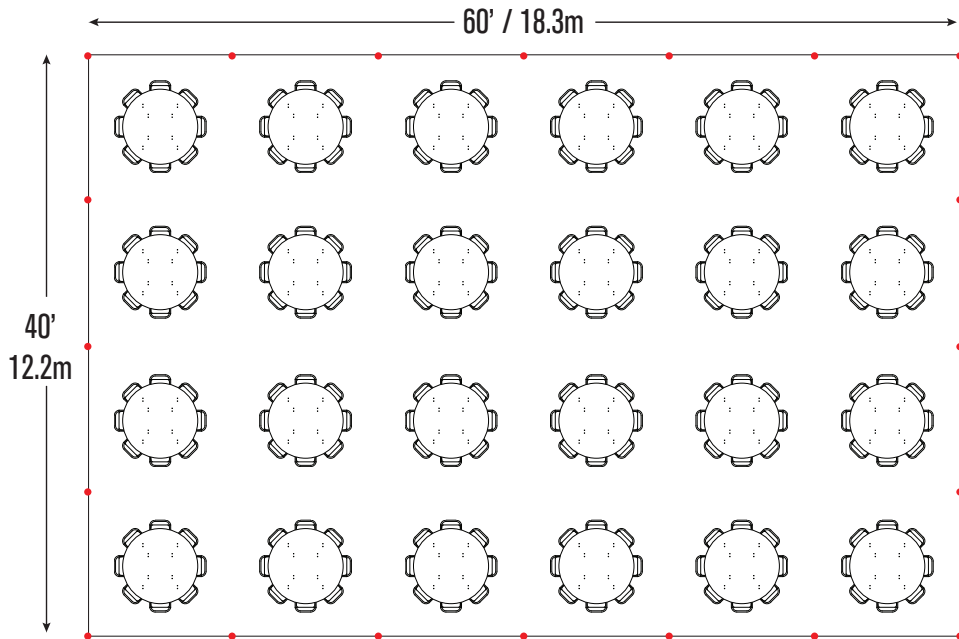

**24- 72" Wood Round Tables**  
**240- Folding Chairs**

**24- 60" Wood Round Tables**  
**192- Folding Chairs**

**30- 8' Wood Banquet Tables**  
**300- Folding Chairs**

**30- 6' Wood Banquet Tables**  
**180- Folding Chairs**

**Cathedral Seating- 400 Folding Chairs**