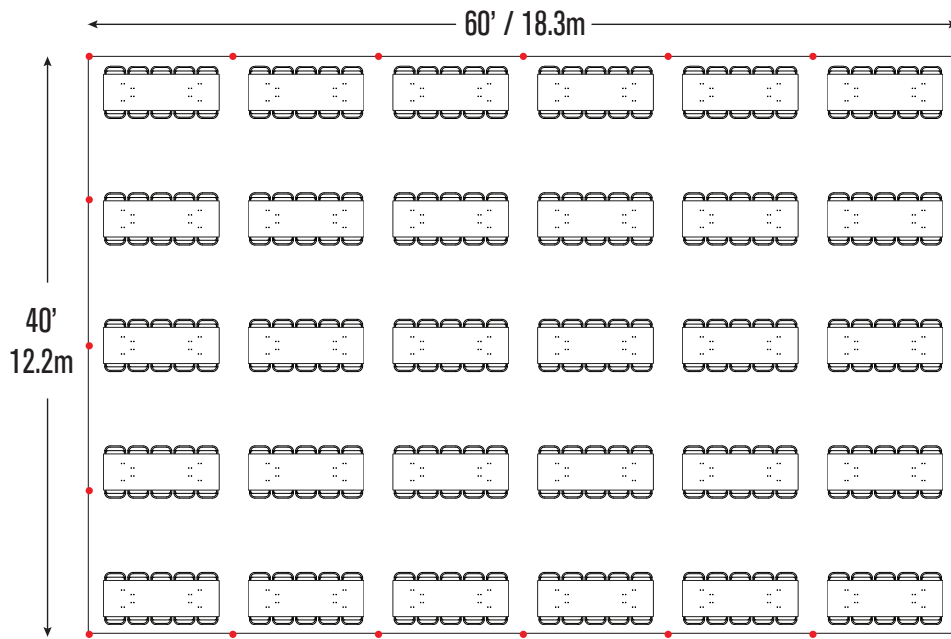

**24- 72" Wood Round Tables**  
**240- Folding Chairs**

**24- 60" Wood Round Tables**  
**192- Folding Chairs**

**30- 8' Wood Banquet Tables**  
**300- Folding Chairs**

**30- 6' Wood Banquet Tables**  
**180- Folding Chairs**

**Cathedral Seating- 400 Folding Chairs**