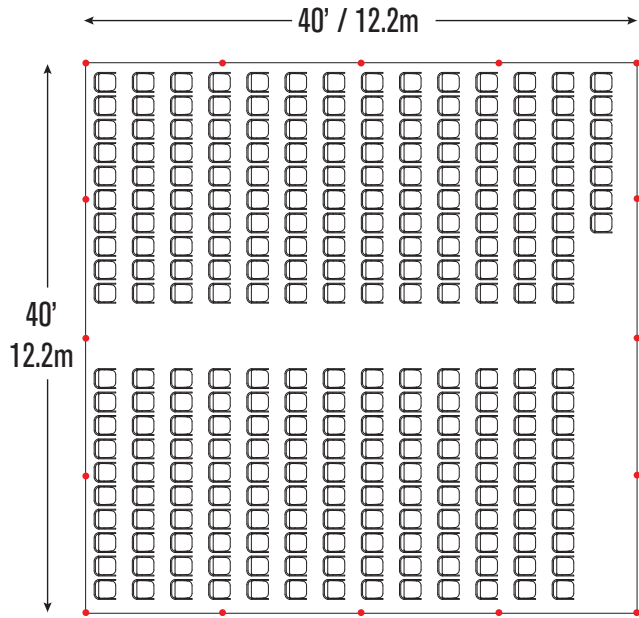

**16- 72" Wood Round Tables  
160- Folding Chairs**

**16- 60" Wood Round Tables  
128- Folding Chairs**

**20- 8' Wood Banquet Tables  
200- Folding Chairs**

**20- 6' Wood Banquet Tables  
120- Folding Chairs**

**Cathedral Seating- 267 Folding Chairs**