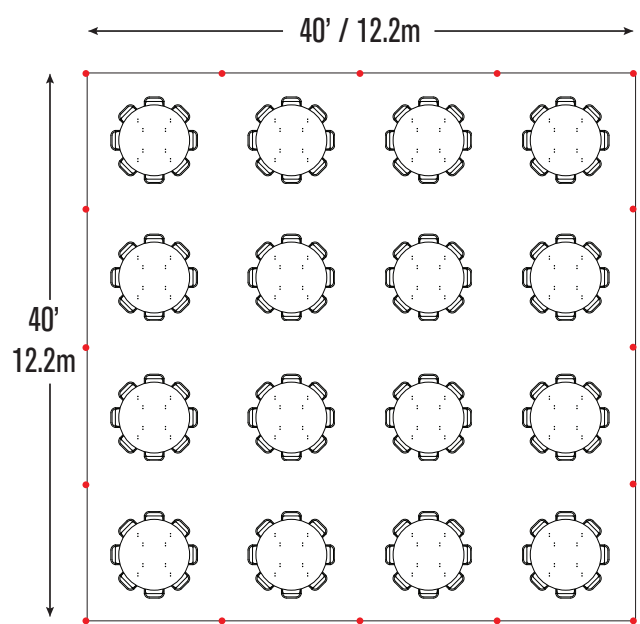

**16- 72" Wood Round Tables  
160- Folding Chairs**

**16- 60" Wood Round Tables  
128- Folding Chairs**

**20- 8' Wood Banquet Tables  
200- Folding Chairs**

**20- 6' Wood Banquet Tables  
120- Folding Chairs**

**Cathedral Seating- 267 Folding Chairs**