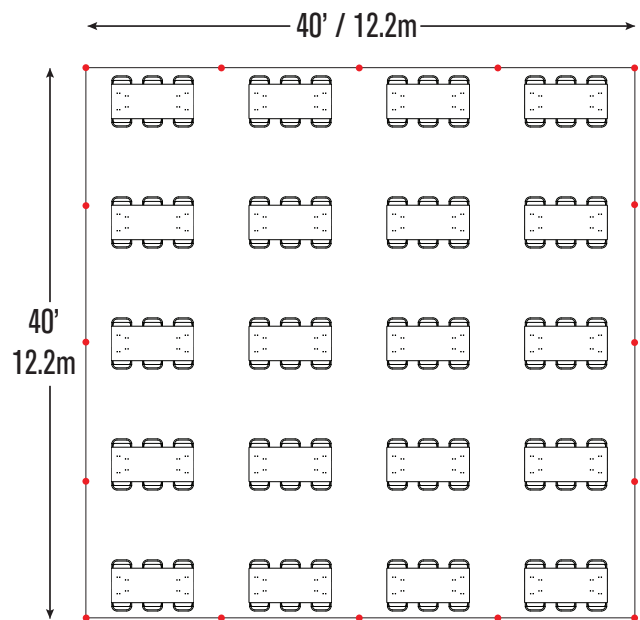

**16- 72" Wood Round Tables  
160- Folding Chairs**

**16- 60" Wood Round Tables  
128- Folding Chairs**

**20- 8' Wood Banquet Tables  
200- Folding Chairs**

**20- 6' Wood Banquet Tables  
120- Folding Chairs**

**Cathedral Seating- 267 Folding Chairs**