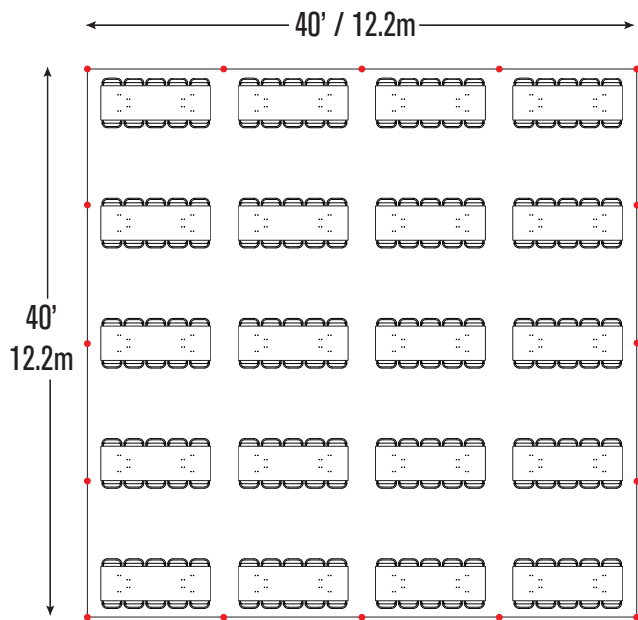

**16- 72" Wood Round Tables  
160- Folding Chairs**

**16- 60" Wood Round Tables  
128- Folding Chairs**

**20- 8' Wood Banquet Tables  
200- Folding Chairs**

**20- 6' Wood Banquet Tables  
120- Folding Chairs**

**Cathedral Seating- 267 Folding Chairs**