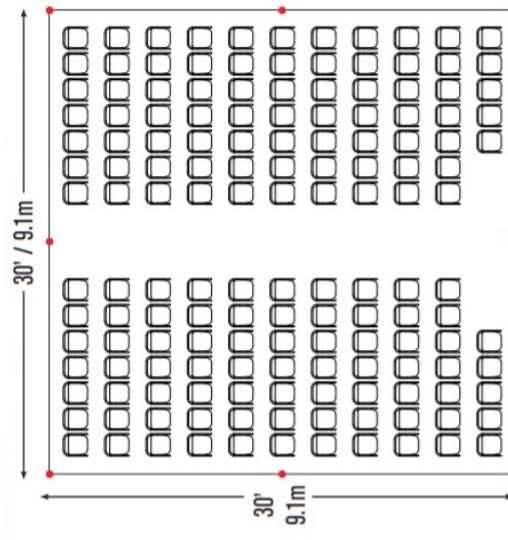

9- 72" Wood Round Tables  
90- Folding Chairs

9- 60" Wood Round Tables  
72- Folding Chairs

Cathedral Seating- 150 Folding Chairs