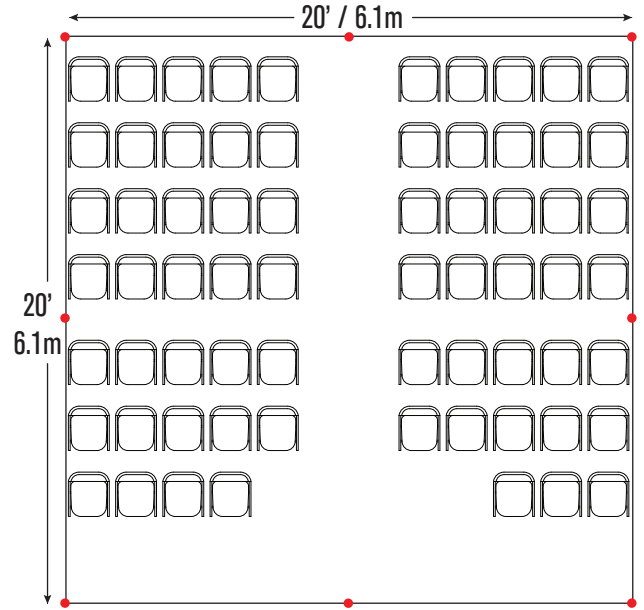

4- 72" Wood Round Tables
40- Folding Chairs

4- 60" Wood Round Tables
32- Folding Chairs

Cathedral Seating- 67 Folding Chairs

6- 8' Wood Banquet Tables
60- Folding Chairs

6- 6' Wood Banquet Tables
36- Folding Chairs

Minimum Seating Layouts